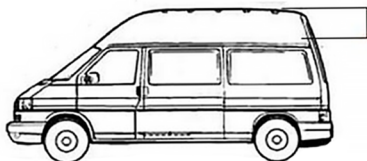

M001-007 + ADAPTER 3D
Adapter for 3 Door cars

M01TR-M09TR
Square bars

MOKx
Steel bars with protective plastic coating

MOKx AERO
Aluminium oval bars with locks

MOKx Dynamic
Aluminium bars in aerodynamic shape

Roof racks

Rain Gutter

M28BP/M38BP
Steel zinc bars

H>12cm
H>26cm
H>36cm

M10UN
Square bars

Lockable sets

M10xB ST
Steel bars with protective plastic coating

M10xB AERO
Aluminium oval bars with locks